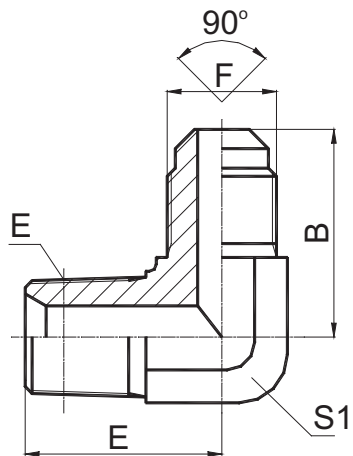

过渡接头 ADAPTER

1TP9-SP

90° 英锥管外螺纹 / 美制 SAE 外螺纹 90° 外锥
 90° BSPT MALE/SAE MALE 90° CONE

代号 PART NO.	螺纹 THREAD		尺寸 DIMENSIONS						
	E	F			A	B	S1		
1TP9-04-06SP	R1/4 "X19	5/8" X18			26.5	30	16		
1TP9-06SP	R3/8 "X19	5/8" X18			28.5	30	16		
1TP9-08-06SP	R1/2 "X14	5/8" X18			36	33.5	22		